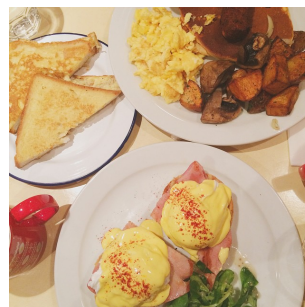

Breakfast Club